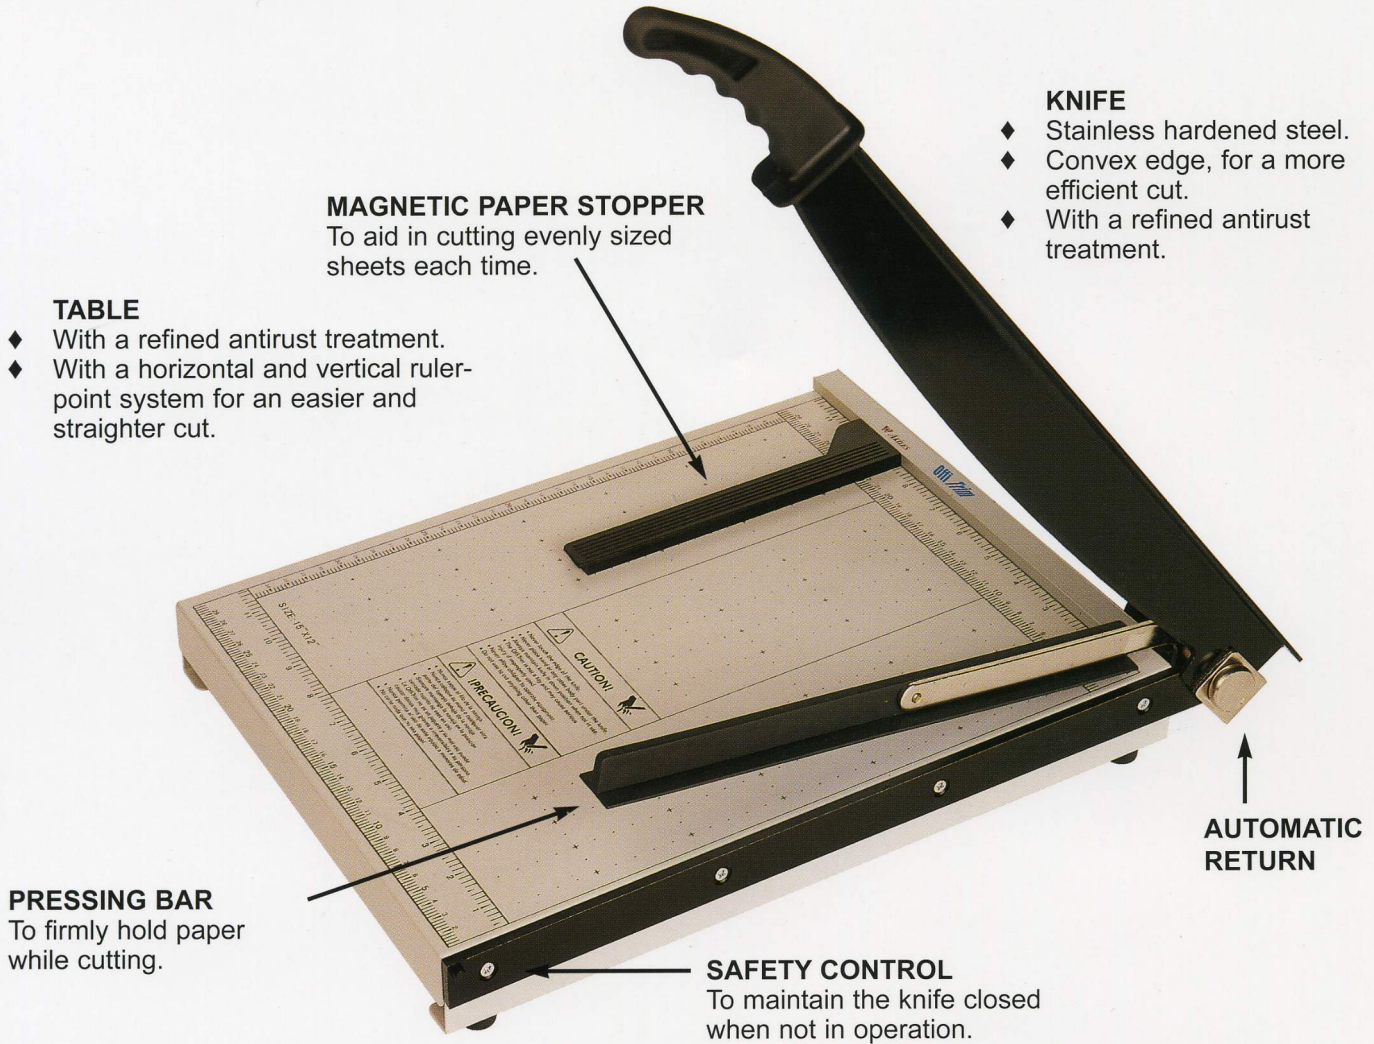

Offi Trim

Akiles *Offi Trim* a reliable and secure paper cutter.

FEATURES		
MODEL	<i>Offi Trim 1512</i>	<i>Offi Trim 1518</i>
FORMAT (TABLE)	15" x 12" (381MM x 305mm)	18" x 15" (457mm x 381mm)
KNIFE	15" (381 mm)	18" (457 mm)
CUTTING CAPACITY	Up to 10 sheets (20 Lbs. paper)	
WEIGHT & VOLUME	8.1 Lbs / 0.64 Cbft	10.5 Lbs. / 0.92 Cbft
WARRANTY	One Year	